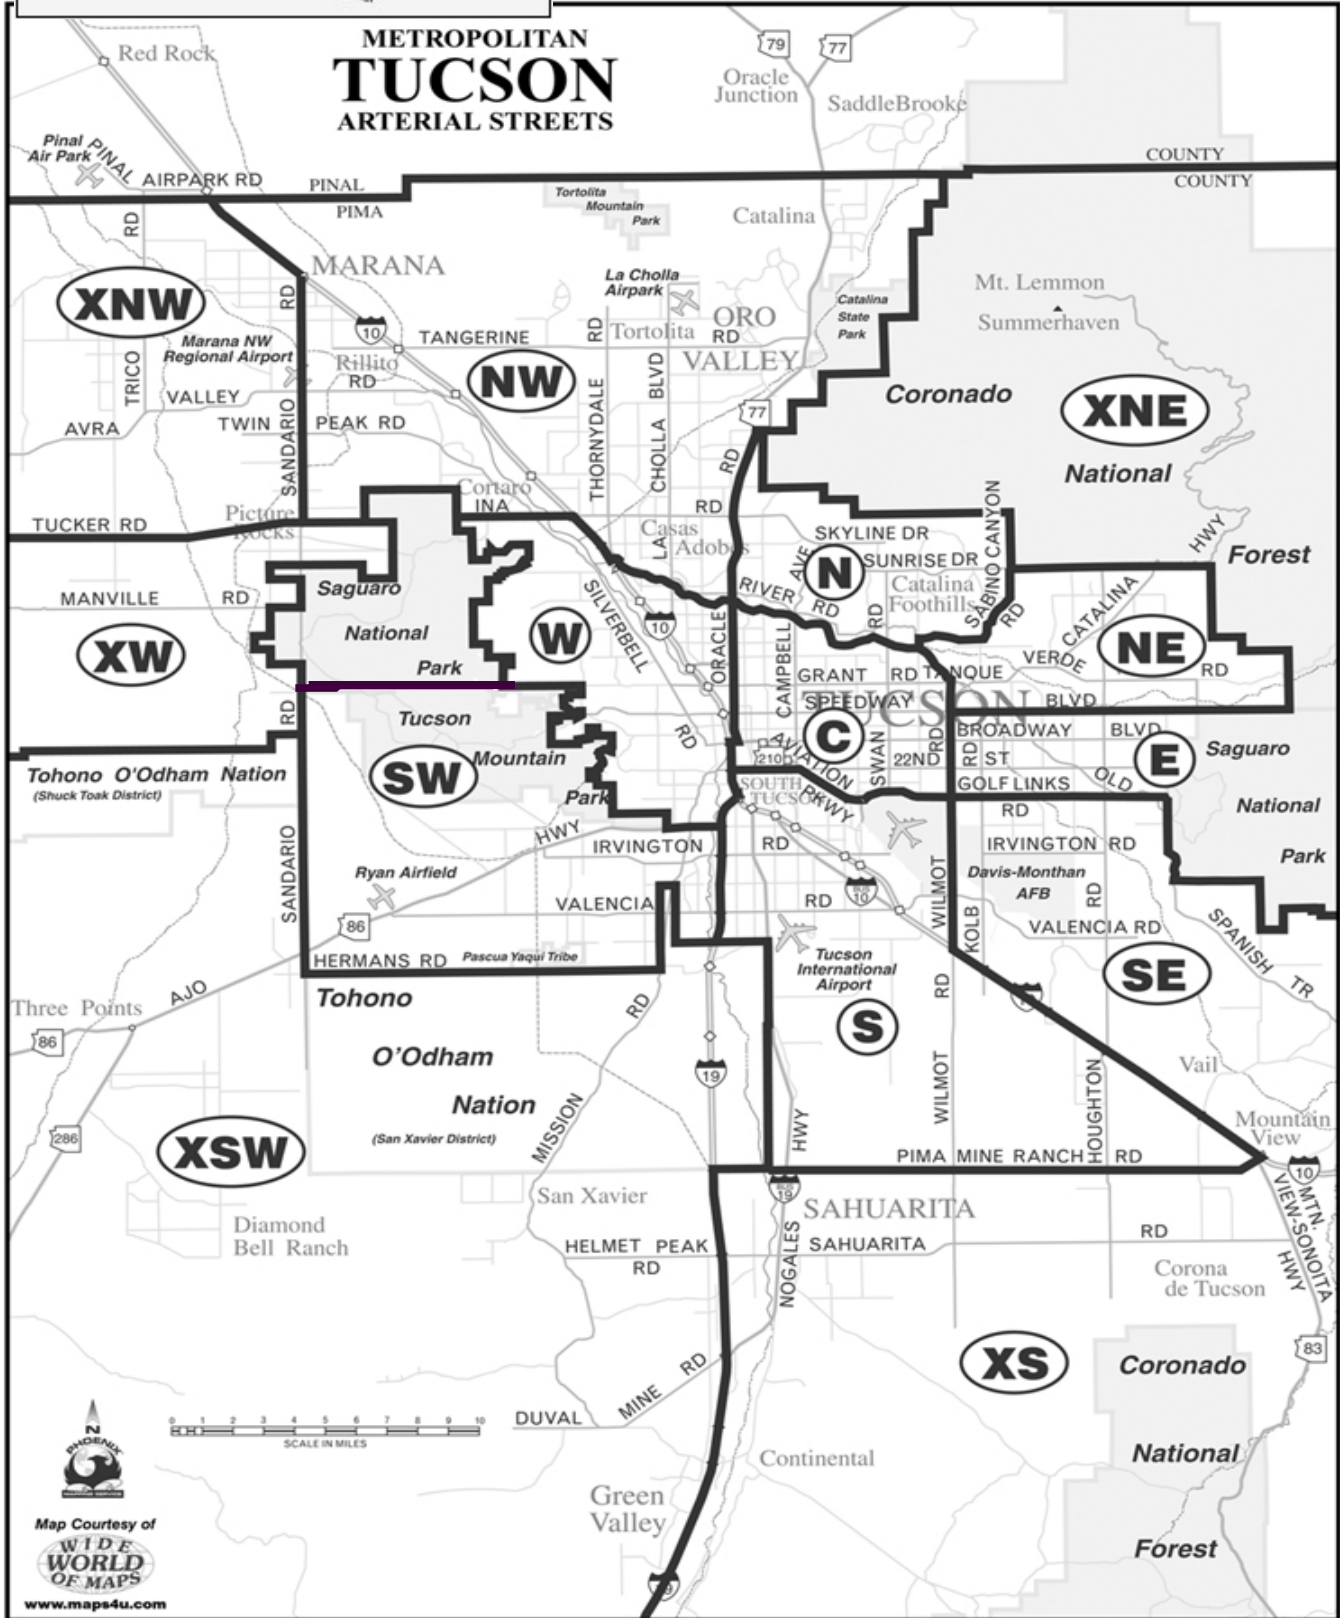

Area Boundaries

Special Codes Used for Area

- CAP - Apache
- CCO - Cochise
- CCN - Coconino
- CGI - Gila
- CGR - Graham
- CGE - Greenlee
- CLP - La Paz
- CMC - Maricopa
- CMO - Mohave
- CNA - Navajo
- CPI - Pinal
- CSC - Santa Cruz
- CYA - Yavapai
- CYU - Yuma

Out of State

- S + 2 digit Post Office State abbreviation (ex: SCA - California)
- MEXICO - MEX
- OUT OF COUNTRY - ZZZ

Map Courtesy of
WIDE WORLD OF MAPS
www.maps4u.com